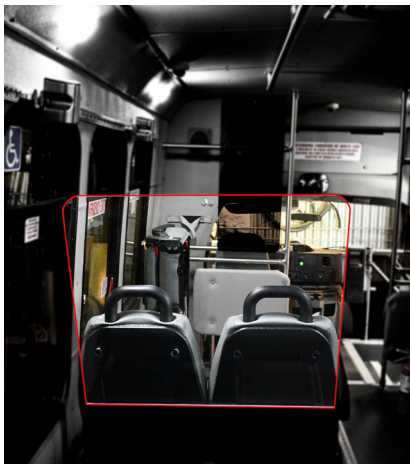

## BUS DRIVER & PASSENGER

- FULL COVERAGE protection and FULL VISIBILITY for bus driver at main passenger entry/exit point (not air tight).
- Passenger protection available with shields behind each row of seats.
- Shield can be sprayed with disinfectant and wiped dry with microfiber cloth (included w/ purchase - additional cleaner available).
- Can be custom installed on ANY bus by Davey Coach personnel.
- Shield can be removed later with minimal "scarring" to the vehicle.

## NANOCIDE GRAB RAILS

- Nanocide impregnated, germ-killing entrance grab handle covers
- Tested effective on over 630 germs and bacteria
- Available for any entrance/exit grab handles which is a high contact point for passengers