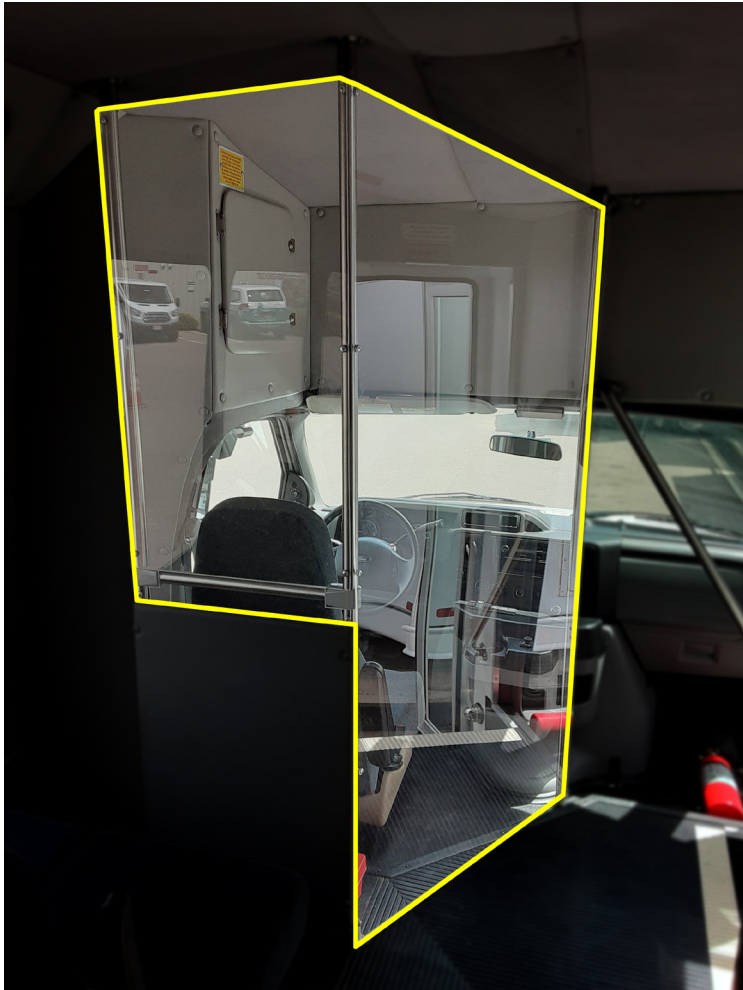

## BUS DRIVER & PASSENGER

- FULL COVERAGE protection and FULL VISIBILITY for bus driver at main passenger entry/exit point (not air tight).
- Passenger protection available with shields behind each row of seats.
- Shield can be sprayed with disinfectant and wiped dry with microfiber cloth (included w/ purchase - additional cleaner available).
- Can be custom installed on ANY bus by Davey Coach personnel.
- Shield can be removed later with minimal "scarring" to the vehicle.

## NANOCIDE GRAB RAILS

- Nanocide impregnated, germ-killing entrance grab handle covers
- Tested effective on over 630 germs and bacteria
- Available for any entrance/exit grab handles which is a high contact point for passengers